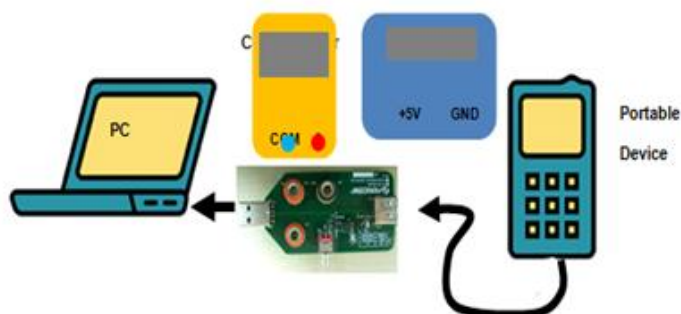

Phone List: PI5USB266/ 66

Minimum devices expected to Charge

aomar@pericom.com, 11/20/2012

Pericom's USB Charging Back Ground:

1. **Pioneers:** Pericom invented this technology. We created the first state machine breadboard (using TTL logic gates in 2007), got this idea accepted and developed first silicon.
2. **Phone List:** We actively collect new phones, test them, and ensure they work with our silicon.
3. **Pin-to-Pin migration:** We are committed to protecting our customers' design investments. Each product family has a footprint. As we add features with each generation, we stick with the same pinout so our customers don't have to redesign.
4. **FPGA:** is used as a validation tool to debug our stat machine
5. **AEC-Q100:** Qualification
6. **Broadest product line:** We are the only company offering:
  - Automotive controller + switch = PI5USB 8000Q
  - Controller + switch = PI5USB2543
  - Controller = PI5USB1457
  - Controller only for charging = PI5USB 66
  - Dual controller only= PI5USB 266
  - Controller + switch only for charging = PI5USB 2557
  - Standalone switches, singles and dual = several products

www.Pericom.com

Test equipments and devices

- a. Current meter
- b. Power Supply
- c. Oscilloscope with passive high impedance probe (about 10M Ω) x 3
- d. Pericom Product evaluation boards
- e. 46 Portable devices for test
- f. Computer with USB port

TEST SET UP

is during testing.