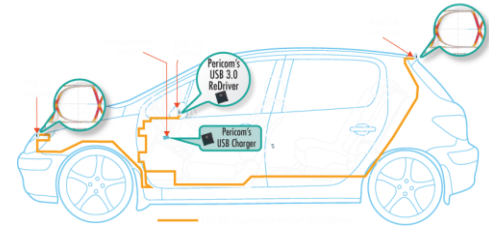

Phone List: PI5USB266/ 66

Minimum devices expected to Charge

aomar@pericom.com, 11/20/2012

Pericom's USB Charging Back Ground:

1. **Pioneers:** Pericom invented this technology. We created the first state machine breadboard (using TTL logic gates in 2007), got this idea accepted and developed first silicon.
2. **Phone List:** We actively collect new phones, test them, and ensure they work with our silicon.
3. **Pin-to-Pin migration:** We are committed to protecting our customers' design investments. Each product family has a footprint. As we add features with each generation, we stick with the same pinout so our customers don't have to redesign.
4. **FPGA:** is used as a validation tool to debug our stat machine
5. **AEC-Q100:** Qualification
6. **Broadest product line:** We are the only company offering:
 - Automotive controller + switch = PI5USB 8000Q
 - Controller + switch = PI5USB2543
 - Controller = PI5USB1457
 - Controller only for charging = PI5USB 66
 - Dual controller only= PI5USB 266
 - Controller + switch only for charging = PI5USB 2557
 - Standalone switches, singles and dual = several products