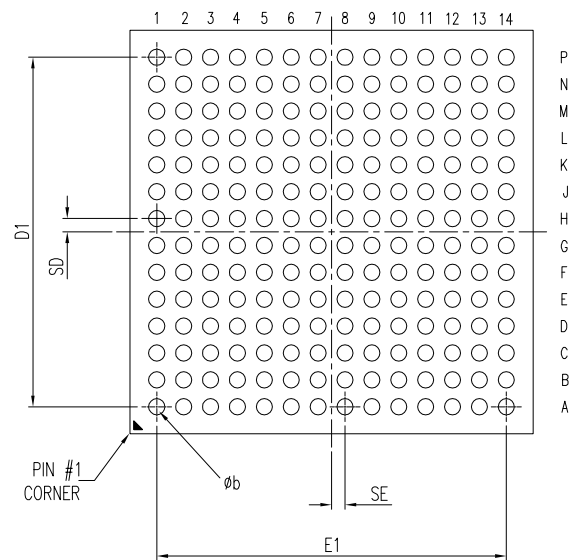

(TOP VIEW)

(BOTTOM VIEW)

SYMBOL	DIMENSION IN MM		
	MIN.	NOM.	MAX.
A	--	--	1.63
A1	0.40	--	0.60
A2	--	0.96	--
b	0.50	--	0.70
D	14.90	15.00	15.10
E	14.90	15.00	15.10
e	1.00 BSC.		
E1	13.00 REF.		
D1	13.00 REF.		
SE	0.50 REF.		
SD	0.50 REF.		

NOTE :  
 1. ALL DIMENSIONS ARE IN MILLIMETER.  
 2. REFER JEDEC MO-192

DATE: 11/11/16

DESCRIPTION: 196-Ball, Low Profile BGA (0.60mm Ball)

PACKAGE CODE: NJA (NJA196)

DOCUMENT CONTROL #: PD-2216

REVISION: --