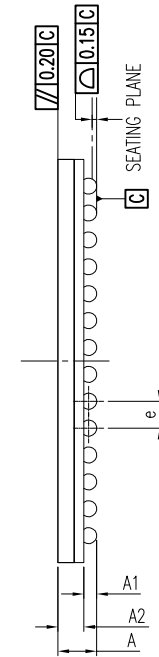

(TOP VIEW)

(BOTTOM VIEW)

SYMBOL	DIMENSION IN MM		
	MIN.	NOM.	MAX.
A	--	--	1.63
A1	0.40	--	0.60
A2	--	0.96	--
b	0.50	--	0.70
D	14.90	15.00	15.10
E	14.90	15.00	15.10
e	1.00 BSC.		
E1	13.00 REF.		
D1	13.00 REF.		
SE	0.50 REF.		
SD	0.50 REF.		

NOTE :  
 1. ALL DIMENSIONS ARE IN MILLIMETER.  
 2. REFER JEDEC MO-192

DATE: 11/11/16

DESCRIPTION: 196-Ball, Low Profile BGA (0.60mm Ball)

PACKAGE CODE: NJA (NJA196)

DOCUMENT CONTROL #: PD-2216

REVISION: --