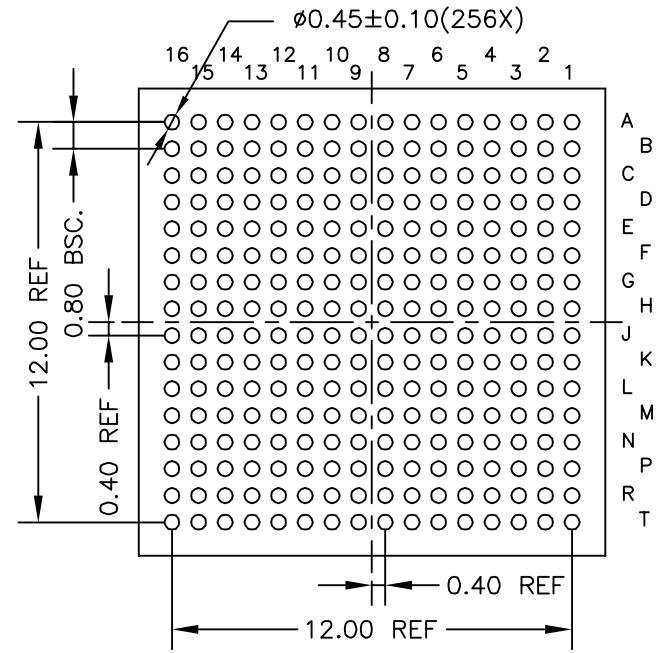

TOP VIEW

BOTTOM VIEW

NOTE:

1. ALL DIMENSIONS ARE IN MILLIMETERS.
2. REFER MO-205

	DATE: 12/16/08
	DESCRIPTION: 256-Ball, Low Profile Fine Pitch Ball Grid Array (LFBGA)
	PACKAGE CODE: NG256
DOCUMENT CONTROL #: PD-2087	REVISION: --