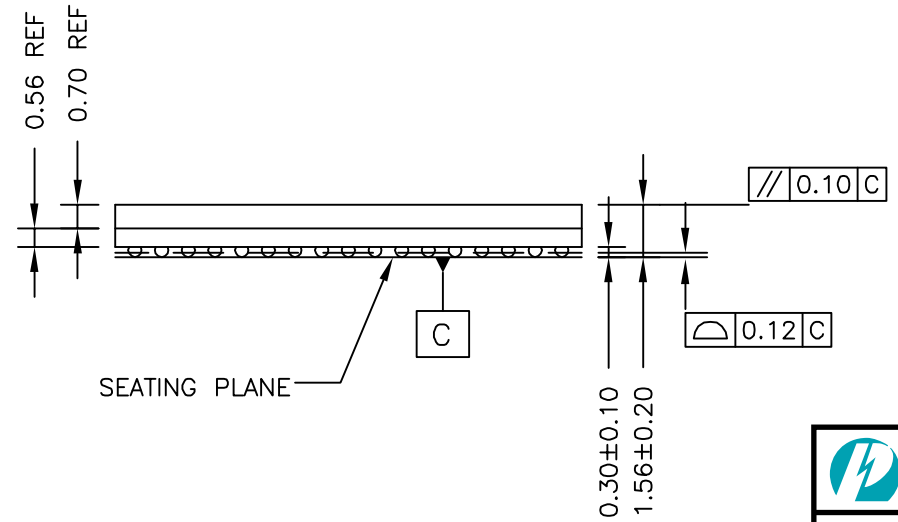

TOP VIEW

BOTTOM VIEW

NOTE:

1. ALL DIMENSIONS ARE IN MILLIMETERS.
2. REFER MO-205

	DATE: 12/16/08
	DESCRIPTION: 256-Ball, Low Profile Fine Pitch Ball Grid Array (LFBGA)
	PACKAGE CODE: NG256
DOCUMENT CONTROL #: PD-2087	REVISION: --