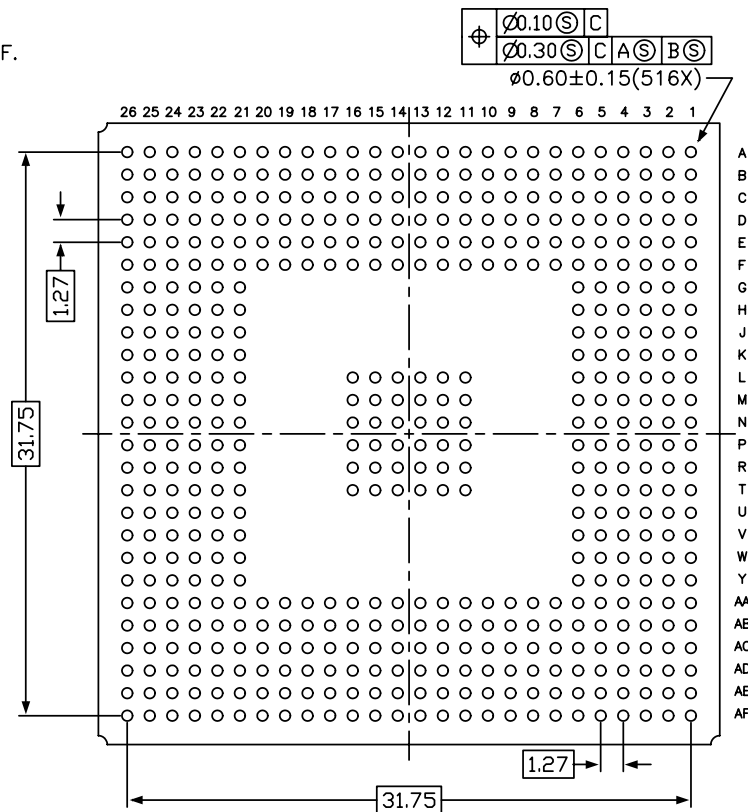

PIN #1 CORNER

	DATE: 07/11/06
	DESCRIPTION: 516-ball, Plastic Ball Grid Array (PBGA)
	PACKAGE CODE: NA516
	DOCUMENT CONTROL #: PD-2063
	REVISION: -

Notes:
 1) All dimensions are in millimeters, angles in degrees
 2) Ref JEDEC: MS-034