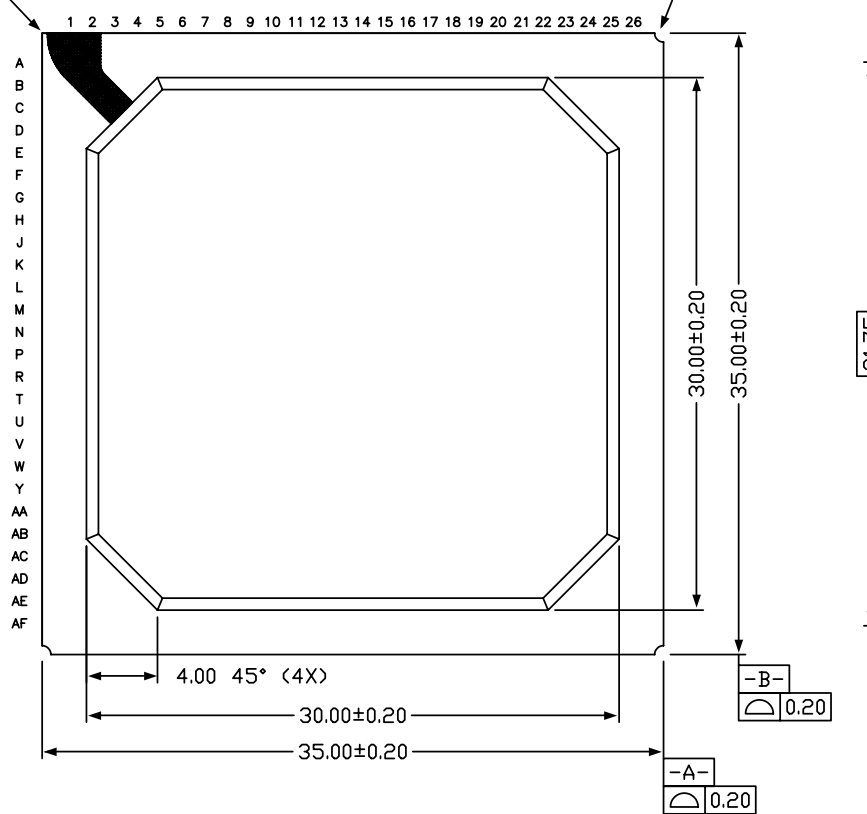

PIN #1 CORNER

	DATE: 07/11/06
	DESCRIPTION: 516-ball, Plastic Ball Grid Array (PBGA)
	PACKAGE CODE: NA516
	DOCUMENT CONTROL #: PD-2063
	REVISION: -

Notes:
 1) All dimensions are in millimeters, angles in degrees
 2) Ref JEDEC: MS-034