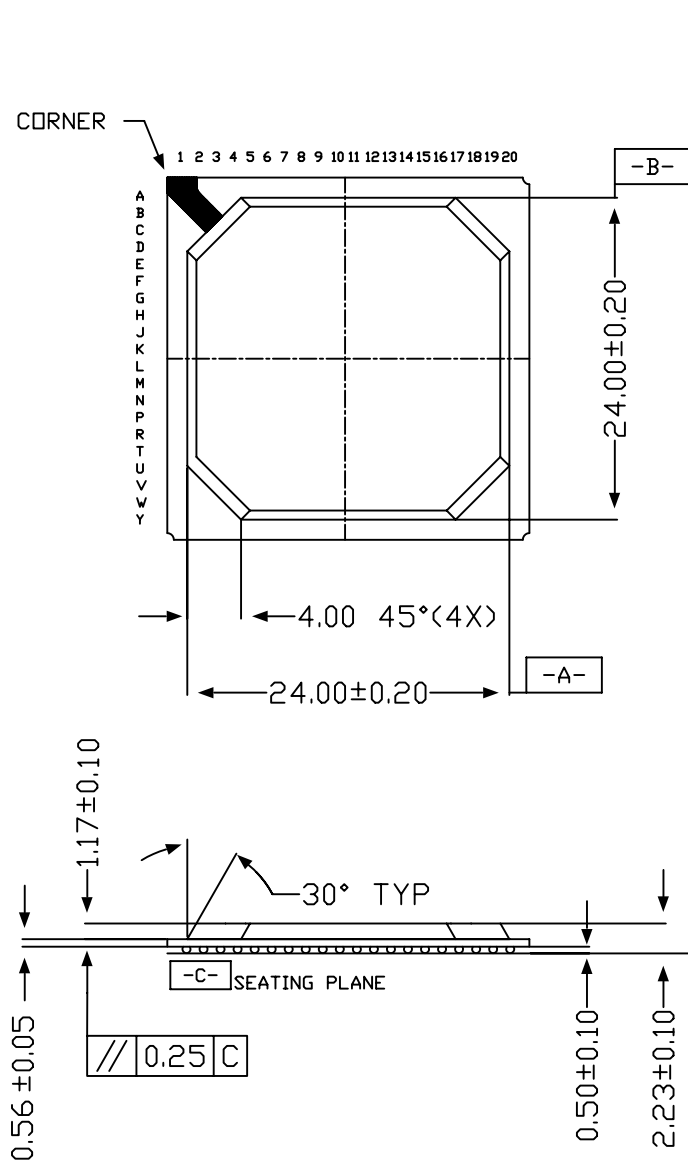

PIN #1 CORNER

	DATE: 04/28/06
	DESCRIPTION: 336-ball, Plastic Ball Grid Array (PBGA)
	PACKAGE CODE: NA336
	DOCUMENT CONTROL #: PD-2057
	REVISION: -

**Notes:**  
 1) All dimensions are in millimeters, angles in degrees  
 2) Ref JEDEC: MS-034