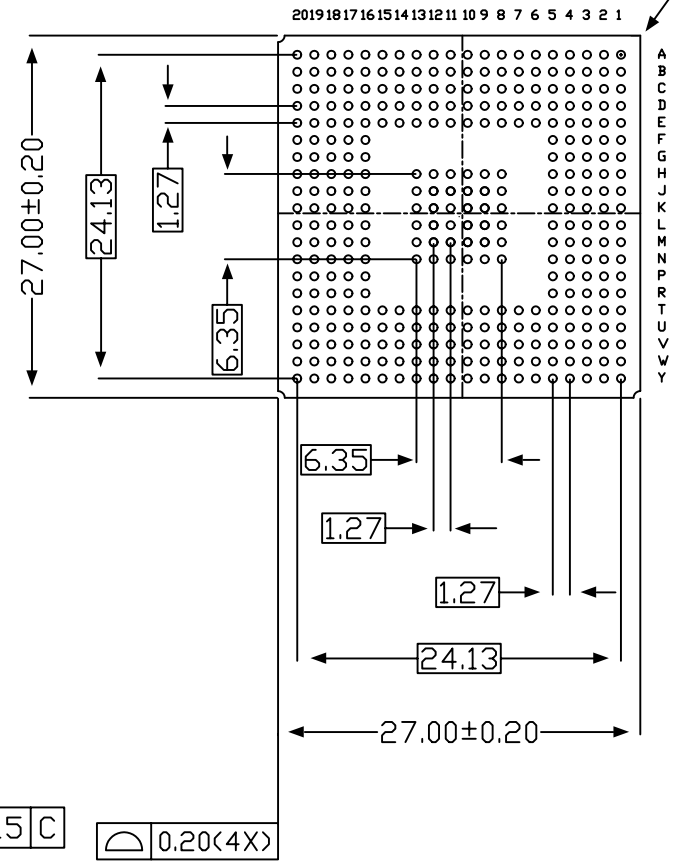

PIN #1 CORNER

	DATE: 04/28/06
	DESCRIPTION: 336-ball, Plastic Ball Grid Array (PBGA)
	PACKAGE CODE: NA336
	DOCUMENT CONTROL #: PD-2057
	REVISION: -

**Notes:**  
 1) All dimensions are in millimeters, angles in degrees  
 2) Ref JEDEC: MS-034