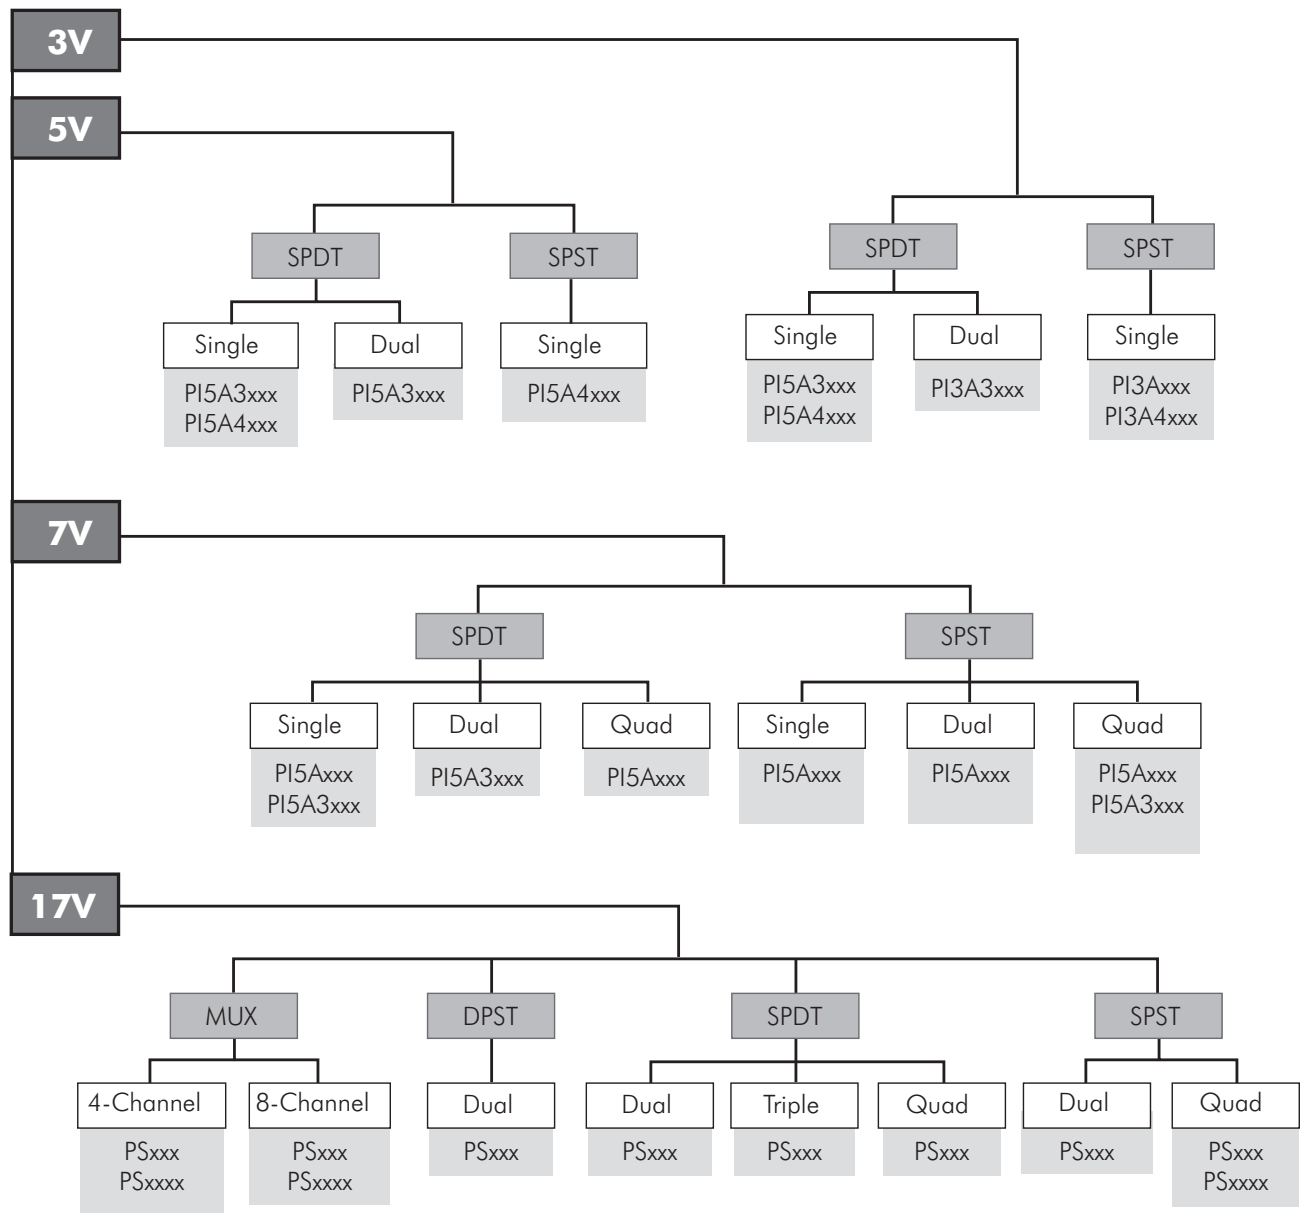

ANALOG SWITCH DECISION TREE

Application Specific Switches