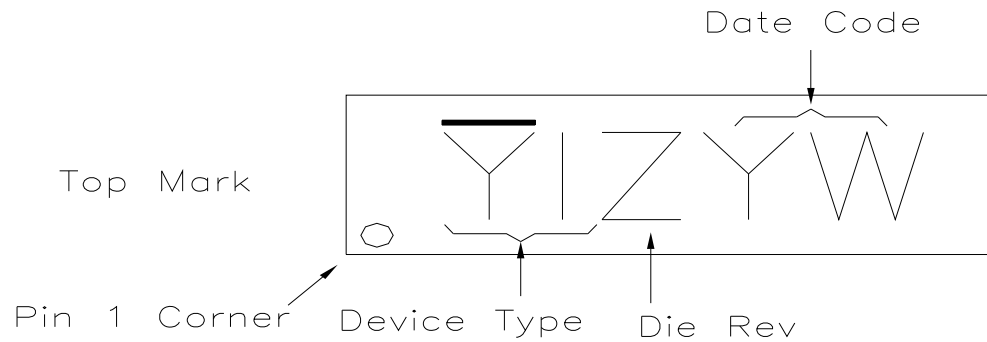

<u>B</u>	<u>A</u>	<u>Z</u>	<u>AA</u>	<u>03</u>	<u>08</u>	<u>O</u>	<u>C</u>
Fabrication 2	Cost-Down Code	Die Rev.	Option Code	Year	Work Week	Package Assembly Location	Wafer Fab Location
<i>(Alphabetic)</i>	<i>(Alphabetic)</i>	<i>(Alphabetic)</i>	<i>(Alphabetic)</i>	<i>(Numeric)</i>	<i>(Numeric)</i>	<i>(Alphabetic)</i>	<i>(Alphabetic)</i>

Example of a full date code mark with Shrink code, Fabrication 2, cost-down code, and option code (engineering lots):

<u>C</u>	<u>B</u>	<u>A</u>	<u>Z</u>	<u>AA</u>	<u>03</u>	<u>08</u>	<u>O</u>	<u>C</u>
Shrink Code	Fabrication 2	Cost-Down Code	Die Rev.	Option Code	Year	Work Week	Package Assembly Location	Wafer Fab Location
<i>(Alphabetic)</i>	<i>(Alphabetic)</i>	<i>(Alphabetic)</i>	<i>(Alphabetic)</i>	<i>(Alphabetic)</i>	<i>(Numeric)</i>	<i>(Numeric)</i>	<i>(Alphabetic)</i>	<i>(Alphabetic)</i>

Example of a full date code mark with Pb-free bar above 1st or 2nd character (for small packages such as C, T, ZA, etc):

Example of a full date code mark with fab 2 dot: